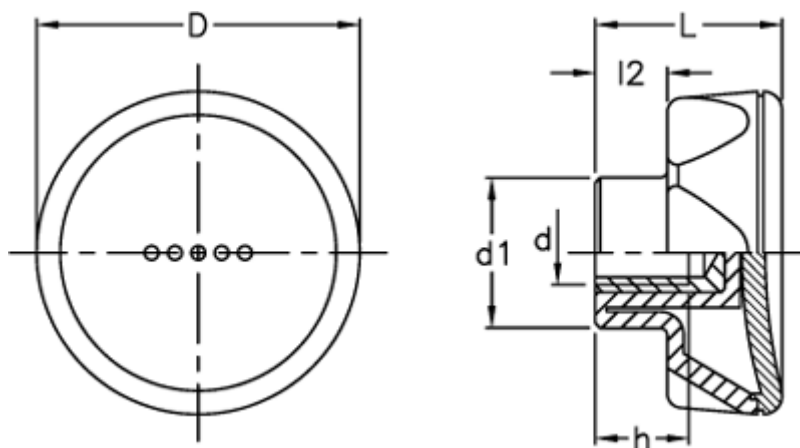

Article number: 23052212266

Description: E+G Lobe knob
ELK.45-B M8-C6 red centre cap

Measures

| | |
|------|--------|
| D | = 45 |
| d1 | = 21.0 |
| d 6H | = M8 |
| h | = 13 |
| L | = 26 |
| l2 | = 10 |